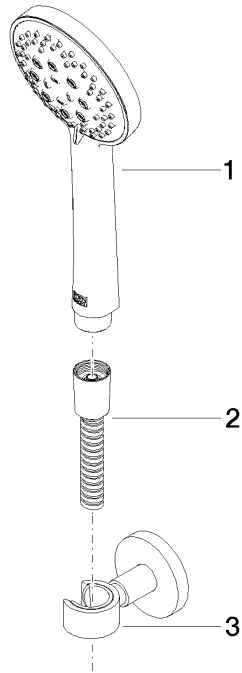

## EDITION PRO Hand shower set - Chrome

---

27 805 626

- spray head Ø 100mm
- three settings: normal flow, soft flow, massage flow
- with anti-scale system
- metal shower hose 1250mm with integrated anti-twist protection
- shower holder rosette Ø 55mm
- max. flow 15 l/min

	Chrome	27 805 626-00
	Matte Black	27 805 626-33
	Brushed Chrome	27 805 626-93

**EDITION PRO Hand shower set - Chrome**

27 805 626

mm [inches]

**Flow rate chart**

**Certificates**

LGA\_29681.

LGA\_29984.

WRAS\_2304001.

**EDITION PRO Hand shower set - Chrome**

27 805 626

Parts for other finishes can be found here: [Matte Black](#)

**Spare parts list**

No.	Item Number	Name	Quantity used	Delivery time
1	28 018 626-00	EDITION PRO Hand shower - Chrome	1	10
2	90 30 02 072 00-00	Metal shower hose 1/2" x 3/8" x 1250 mm - Chrome	1	10
3	28 050 625-00	Wall bracket - Chrome	1	10