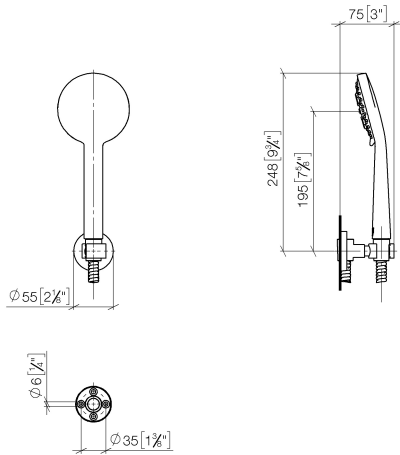

## EDITION PRO Hand shower set - Chrome

---

27 805 626

- spray head Ø 100mm
- three settings: normal flow, soft flow, massage flow
- with anti-scale system
- metal shower hose 1250mm with integrated anti-twist protection
- shower holder rosette Ø 55mm
- max. flow 15 l/min

	Chrome	27 805 626-00
	Matte Black	27 805 626-33
	Brushed Chrome	27 805 626-93

**EDITION PRO Hand shower set - Chrome**

27 805 626

mm [inches]

**Flow rate chart**

**Certificates**

LGA\_29681.

LGA\_29984.

WRAS\_2304001.

**EDITION PRO Hand shower set - Chrome**

27 805 626

Parts for other finishes can be found here: [Matte Black](#)

**Spare parts list**

No.	Item Number	Name	Quantity used	Delivery time
1	28 018 626-00	EDITION PRO Hand shower - Chrome	1	10
2	90 30 02 072 00-00	Metal shower hose 1/2" x 3/8" x 1250 mm - Chrome	1	10
3	28 050 625-00	Wall bracket - Chrome	1	10