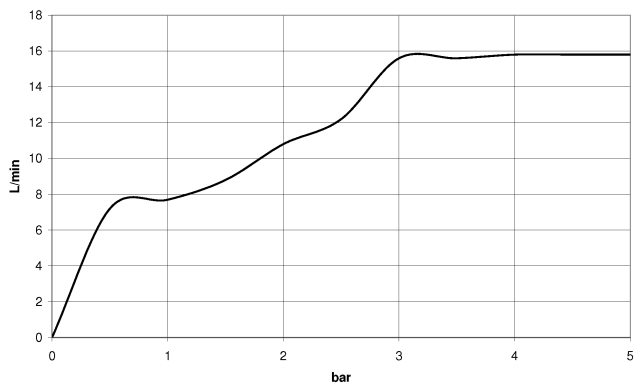

## EDITION PRO Hand shower set - Chrome

---

27 805 626

- spray head Ø 100mm
- three settings: normal flow, soft flow, massage flow
- with anti-scale system
- metal shower hose 1250mm with integrated anti-twist protection
- shower holder rosette Ø 55mm
- max. flow 15 l/min

	Chrome	27 805 626-00
	Matte Black	27 805 626-33
	Brushed Chrome	27 805 626-93

**EDITION PRO Hand shower set - Chrome**

27 805 626

mm [inches]

**Flow rate chart**

**Certificates**

LGA\_29681.

LGA\_29984.